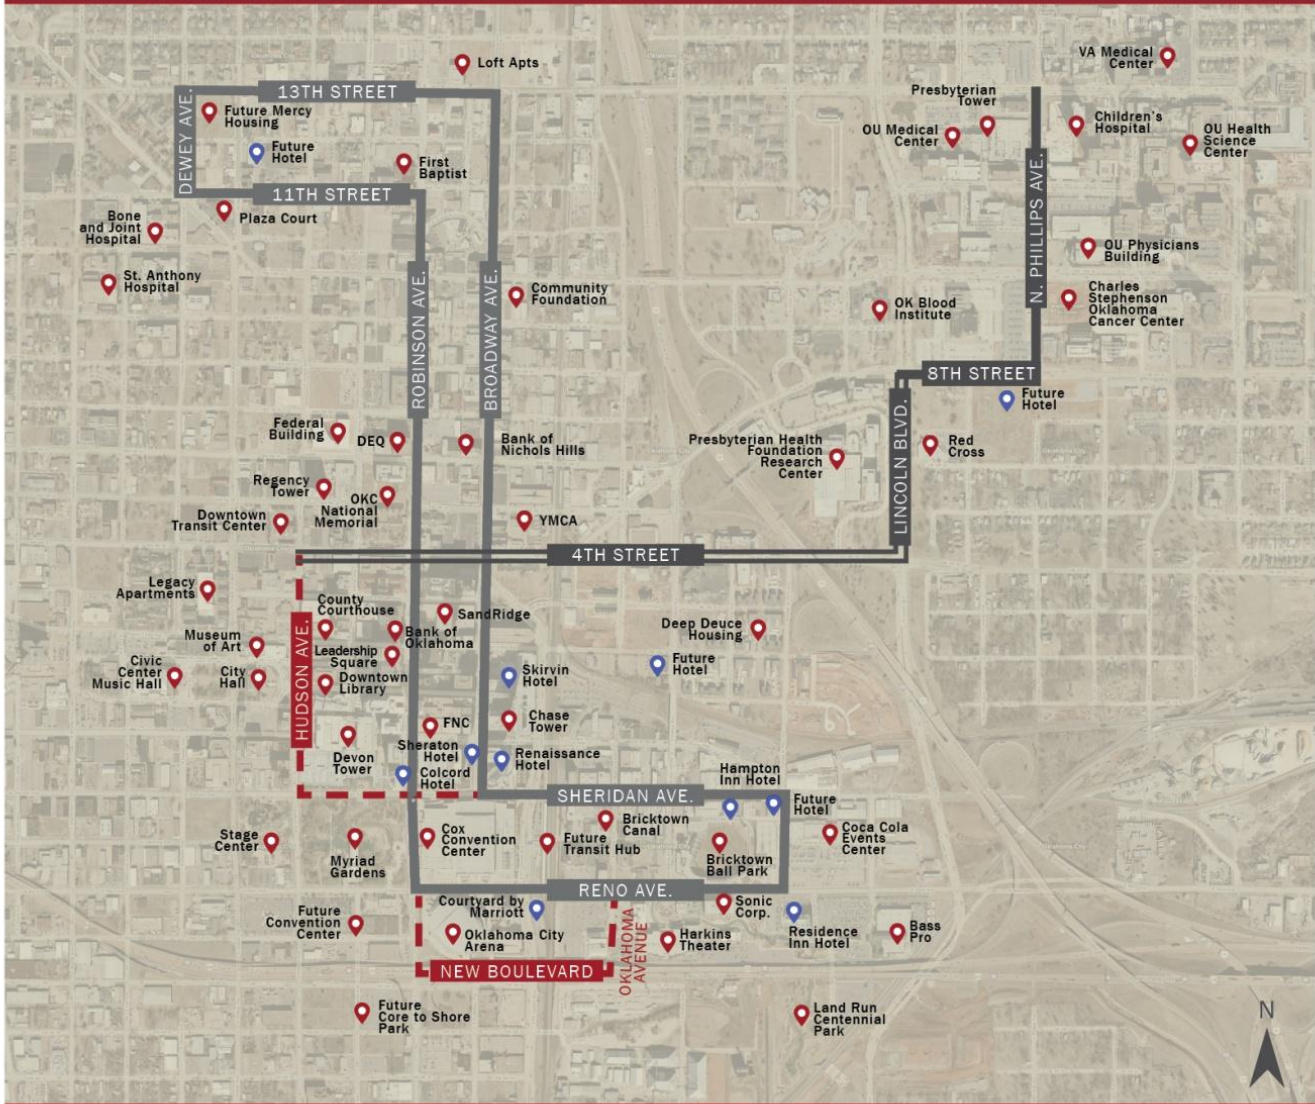

RECOMMENDED LOCALLY PREFERRED ALTERNATIVE

Alternative Analysis for Greater Downtown Oklahoma City

LEGEND: Destination Hotel Core (4.4 Miles) OHC (3.2 Miles) Options for Further Evaluation